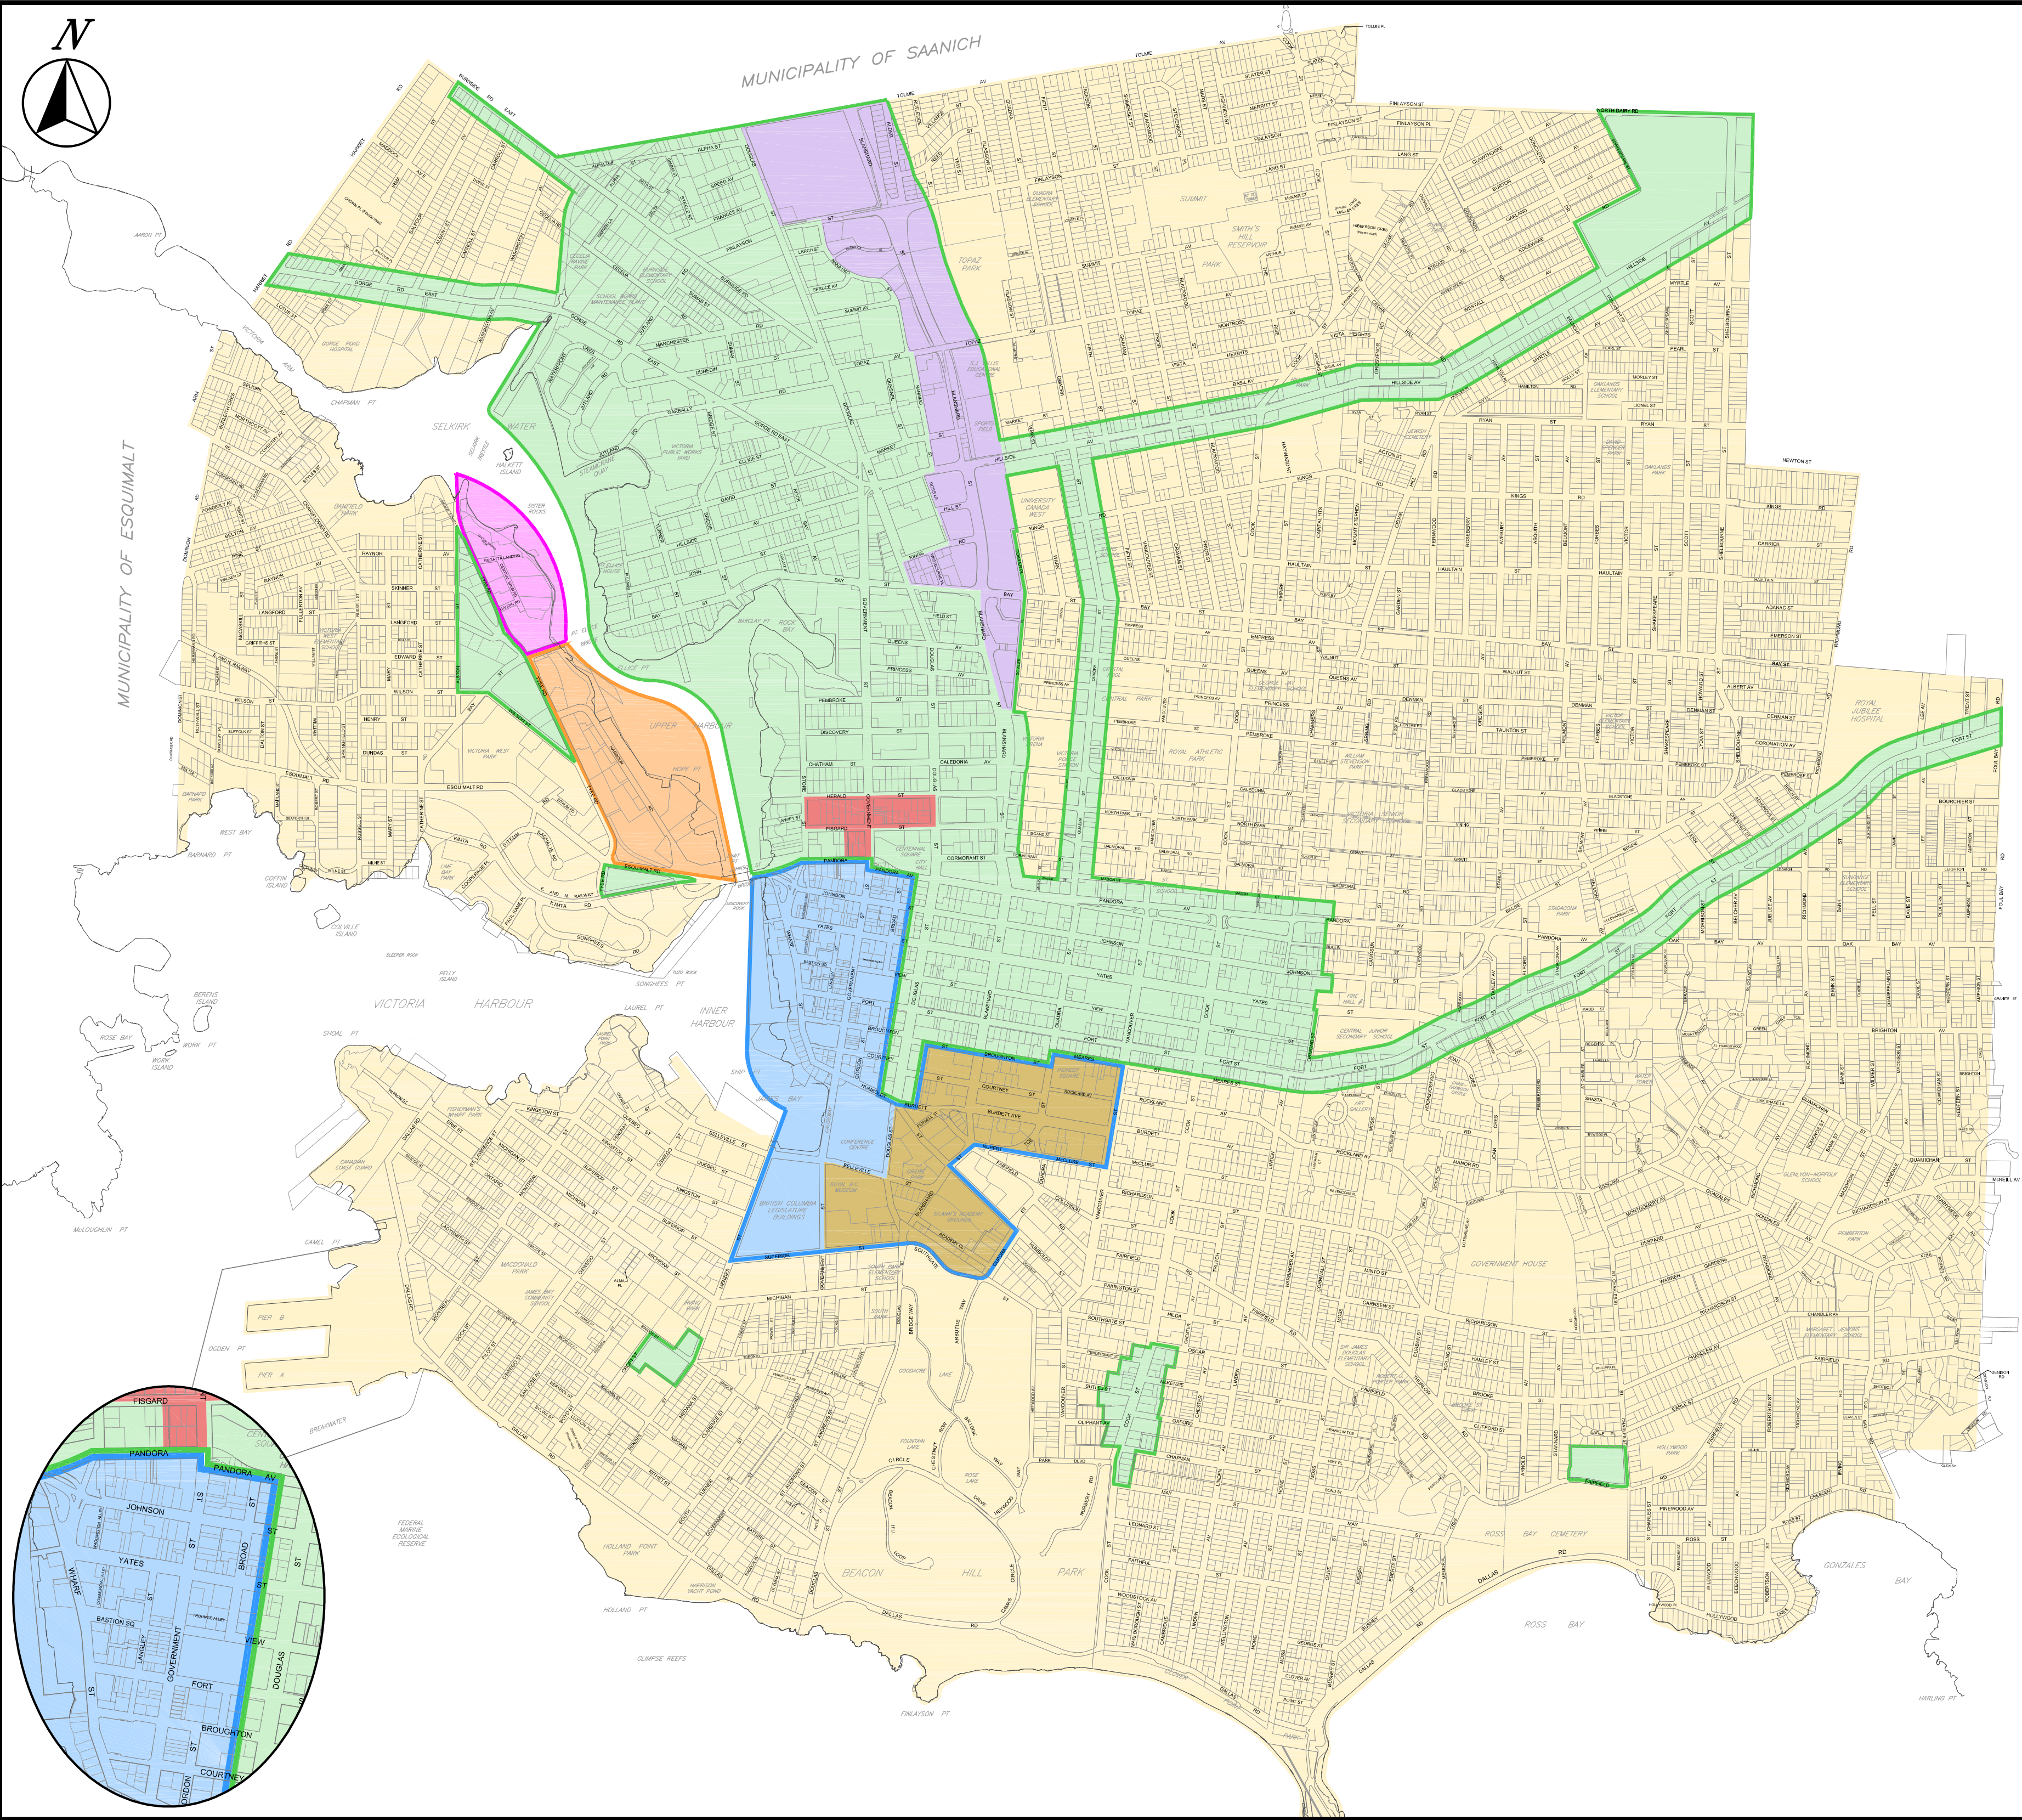

MUNICIPALITY OF SAANICH

MUNICIPALITY OF ESQUIMALT

MUNICIPALITY OF OAK BAY

# Sign Zone Map

- LEGEND**
- ARTERIAL COMMERCIAL SIGN ZONE
  - BLANSHARD STREET SPECIAL SIGN ZONE
  - CHINATOWN SPECIAL SIGN ZONE
  - OLD TOWN SIGN ZONE
  - DOWNTOWN BUFFER SIGN ZONE
  - GENERAL RESIDENTIAL SIGN ZONE  
Includes Neighbourhood Commercial Sign Zone (any lot with commercial zoning)
  - DOCKSIDE SIGN ZONE
  - BAYSIDE SIGN ZONE